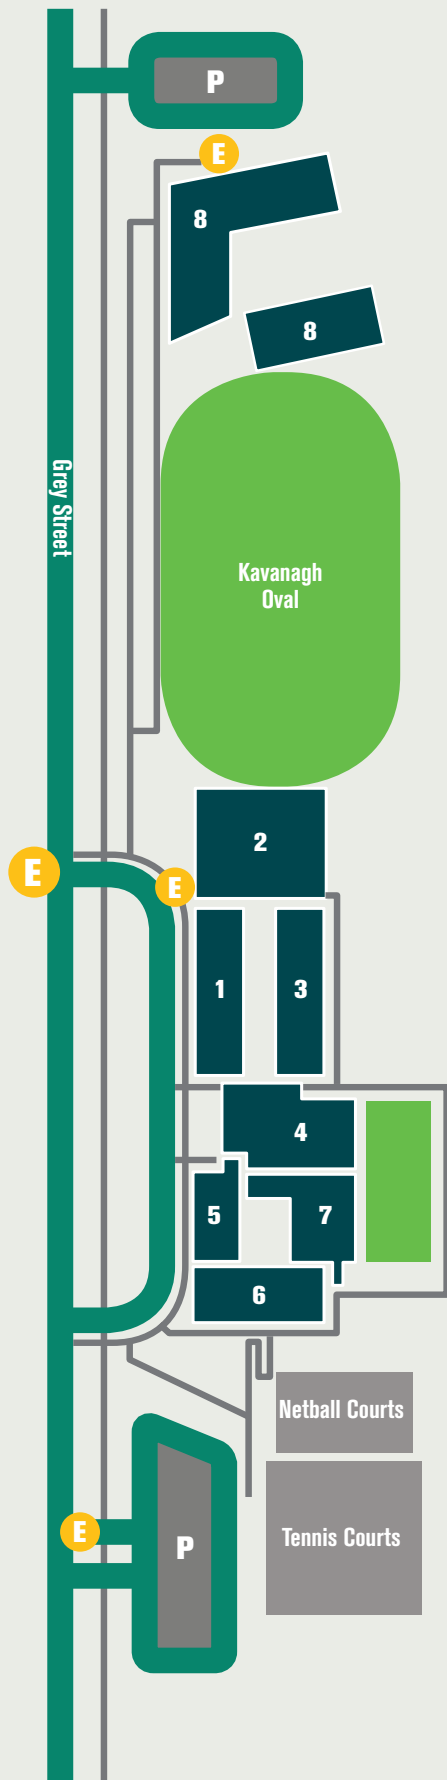

Junior School Campus

Building Name

| | | |
|-----------------------|---|---------------|
| Art Room | 5 | (lower level) |
| Early Learning Centre | 8 | |
| General Classroom | 1 | (upper level) |
| General Classroom | 3 | (upper level) |
| General Classroom | 4 | (lower level) |
| General Classroom | 5 | (upper level) |
| General Classroom | 7 | (upper level) |
| Gymnasium | 6 | |
| Multipurpose Hall | 2 | |
| Library IT Resource | 4 | (upper level) |
| Music Room | 4 | (lower level) |
| General Classroom | 7 | (lower level) |
| Reception | 2 | (lower level) |
| Sick Bay | 2 | (lower level) |

| | |
|----------|-----------------|
| P | Parking |
| E | Entrance |
| 1 | Building |